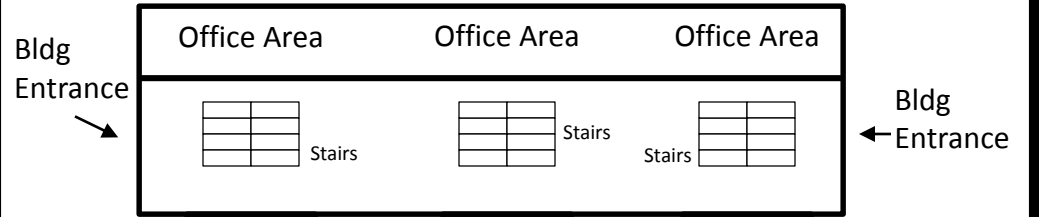

Water Tower

Hartsville Guard Rd

Hampton Parkway

← One Way Direction

One Way Direction →

RM 401

AGS Wing

FMS Wing

NCOA Wing

Soldier Support Institute
Building 10000

Lee Rd

Stuart Ave

To the Fort
Jackson Inn

Benning Road